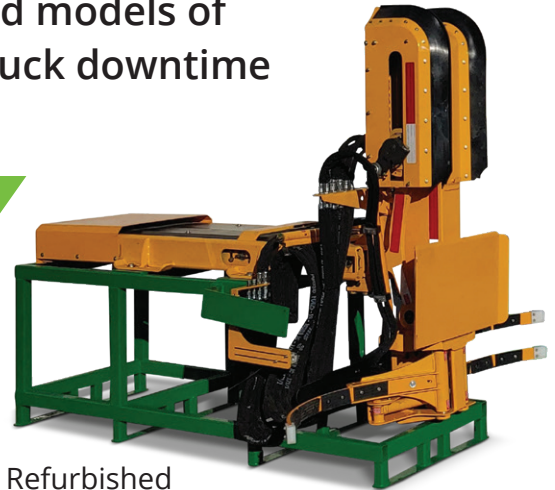

Wastebuilt repairs and refurbishes all-makes and models of automated side-loader (ASL) arms minimizing truck downtime by providing refurbished drop-in replacements.

## Refurbished Arms Program

- Ideal solution for automated refuse fleets
- Substantial savings compared to buying new
- Attractive pricing and fleet unique options
- All makes/models capability
- OEM quality replacement parts throughout refurb process
- Core exchange program for fleets with repairable cores
- Proven “refurb” process with extensive experience
- Repairable core must be returned within 30-days
- Custom cradles for shipping arms and cores
- Direct Ship or In-Shop Swap options
- Wastebuilt actively buys repairable ASL Arm cores