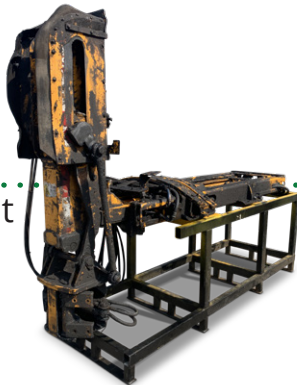

Core Charge & Return Process

- A worn arm is not the same thing as a broken arm.
- Cores must have remaining useful life to be refurbished.
- Cores must be returned within 30-days. Most cores will require some level of repair work to get them up to par for the next refurbishment.
- Wastebuilt performs an inspection of each arm returned for core eligibility.
- Wastebuilt will summarize which wear parts, if any, need to be replaced to get the core ready for the refurbishment.

Before
Refurbishment