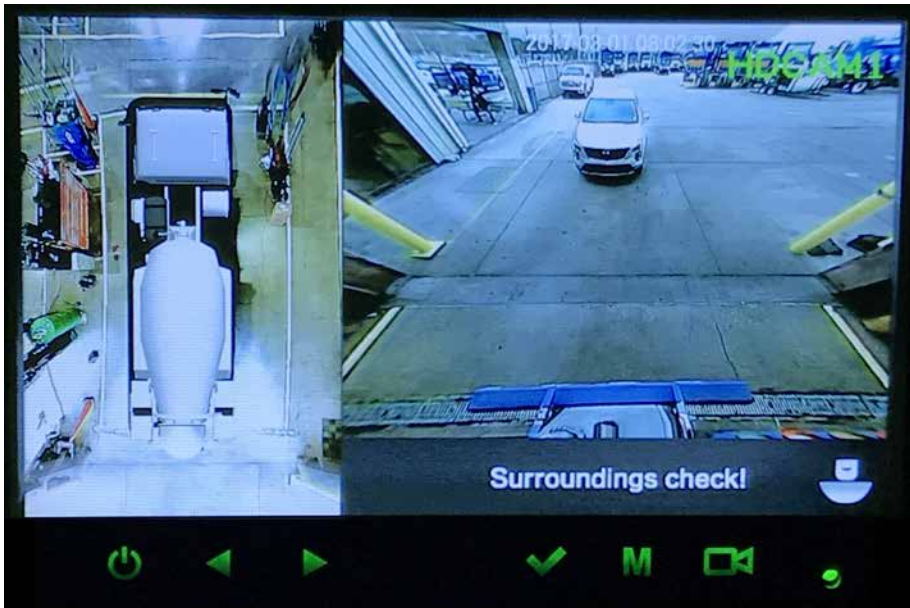

GuardianView 360

360° Camera Systems – The End of Blind Spots!

GuardianView 360 is like having a drone flying overhead and sending an image to your vehicle's dashboard.

- No more looking mirror to mirror
- No more checking blind spots
- No more thinking one glance is enough
- Built-in video recording
- Trigger activated recording
- Reduce fraudulent claims

Drivers can look at a dash monitor to see everything within a few feet of the vehicle. That's 360 degrees of visibility presented from a bird's-eye perspective above the vehicle!

GuardianView 360

- Built-in video recording
- 720P live-video incident recording (ideal for court cases and insurance claims)
- Easily integrates with full HD in-cab monitors
- Manually transfer measurements for easy calibration across multiple vehicles with standard dimensions
- Trigger-activated perspective shifts to see more detail on either side or behind the vehicle.
- Proven technology to improve safety and reduce fraudulent claims.

GuardianView 360 renders feeds from 4 fish-eye HD cameras—one on each side of the vehicle—into a seamless composite image spanning 360 degrees. It's like having a guardian in the sky showing you all the dangers to look out for. That's why we call it GuardianView 360. **Contact Wastebuilt to learn more.**